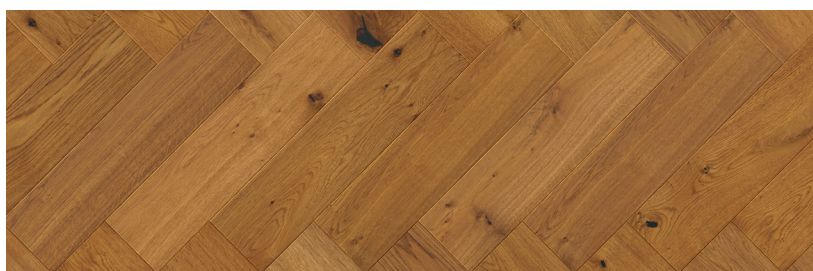

SELECTED | BRUSHED
EXTRA MATT LACQUER

BROWN HERRINGBONE OAK
W4167-06427