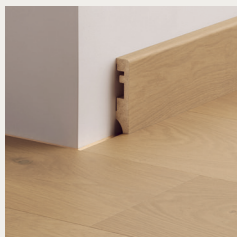

FALSTER MATCHING ACCESSORIES

PARQUET SKIRTING