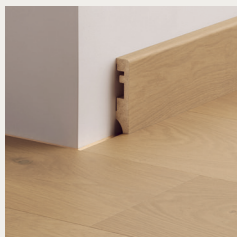

SALTHOLM MATCHING ACCESSORIES

PARQUET SKIRTING