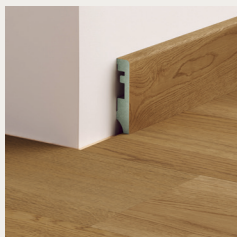

**WATER RESISTANT
PARQUET SKIRTING**