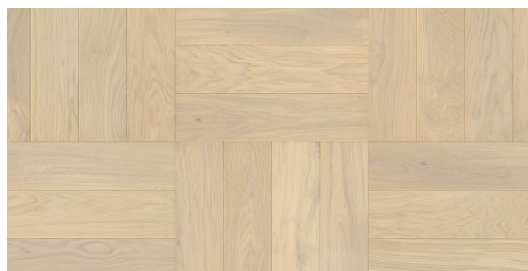

SELECTED | BRUSHED
EXTRA MATT LACQUER

NATURAL HERRINGBONE OAK
W4167-05115