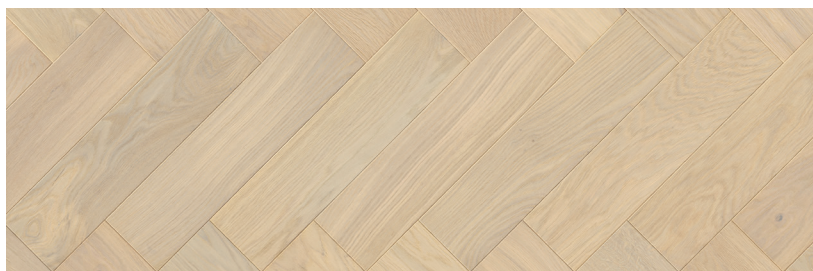

* INCIZO® SUBPROFILE | NEWINCPBASE5 | 2150 × 70 × 18,5 mm.

The Incizo® subprofile is required for stair application and has to be ordered separately.

SALTHOLM

2,5 MM SURFACE | 4-WAY BEVEL

length	width	thickness	panels / pack	m ² / pack	pack / pallet	m ² / pallet
580 mm	145 mm	13,5 mm	12	1,009 m ²	44	44,400 m ²