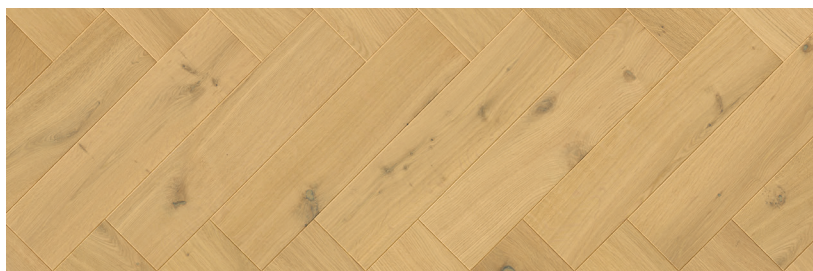

LIGHT HERRINGBONE OAK
W4167-04856

SELECTED | BRUSHED
EXTRA MATT LACQUER

NATURAL HERRINGBONE OAK
W4167-05115

SELECTED | BRUSHED
EXTRA MATT LACQUER

BROWN HERRINGBONE OAK
W4167-06427

ACCENT | BRUSHED
EXTRA MATT LACQUER