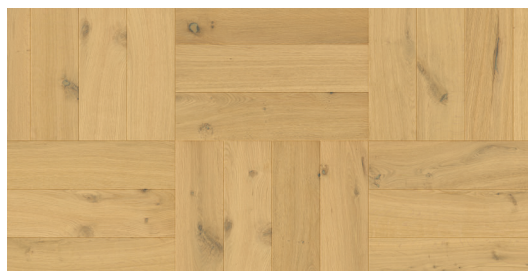

ACCENT | DEEP BRUSHED
MATT LACQUER